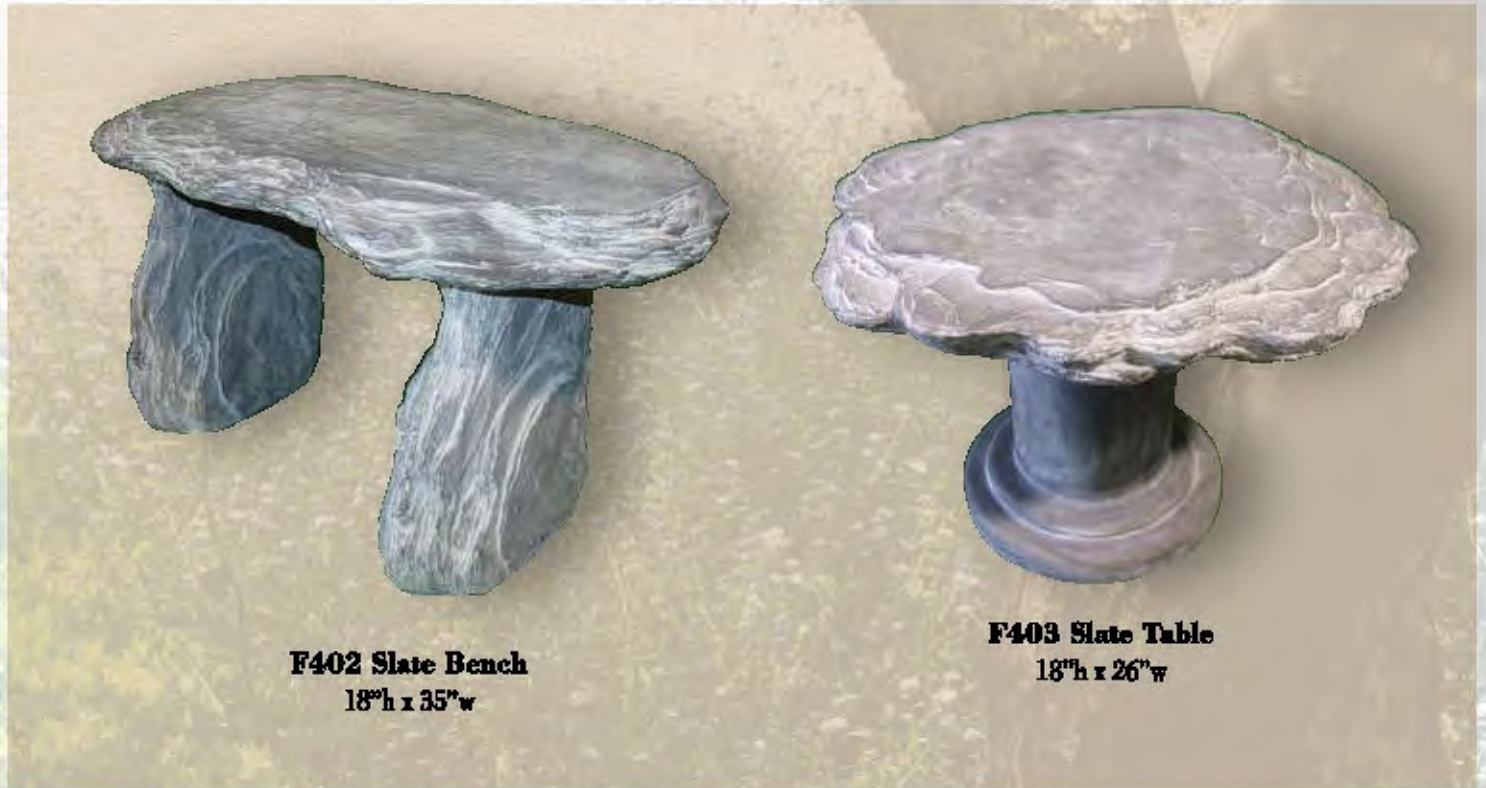

#3819 Bench
15" H x 54" L

#3820 Table
18" H x 20" W

#3821 Table
16" H x 14" W

F400 Rose Bench
18" h x 36" w x 18" d

F401 Bordeaux Bench
18" h x 38" w x 18" d

F402 Slate Bench
18" h x 35" w

F403 Slate Table
18" h x 26" w

F404 Novena Bench
18"h x 36"w

F405 Lattice Bench
36"h x 37"w x 21"d

F406 Ionic Bench
20"h x 37"w x 18"d

F407 Lemon Bench
18"h x 36"w x 18"d

F408 Buddha Bench
18"h x 39"w x 19"d

F409 Ivy Bench
19"h x 41"w